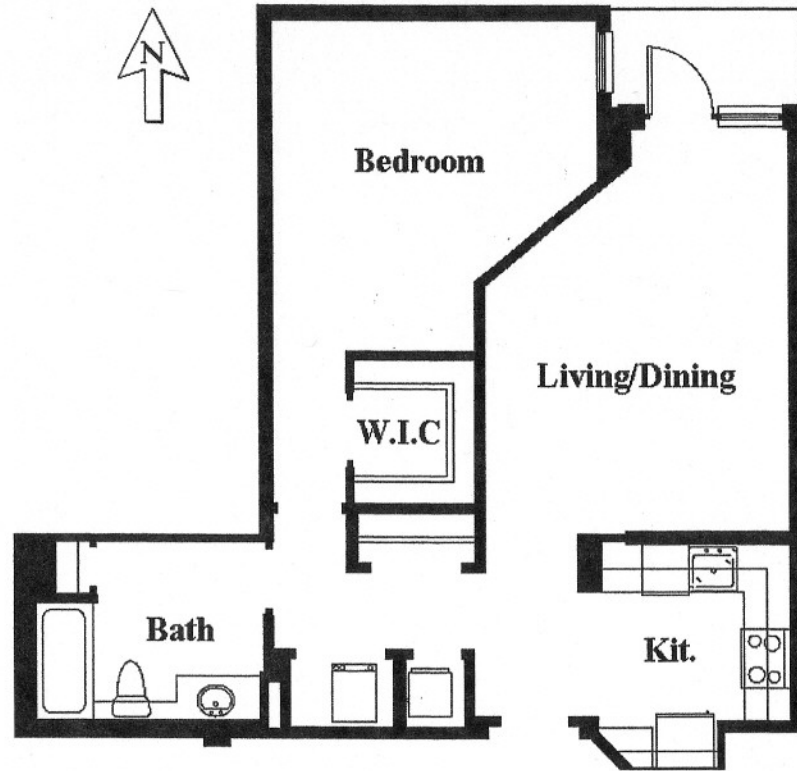

Apartment # 310

One Bedroom Deluxe
Third Floor
East Wing
742 Square Feet

This dramatic one bedroom apartment home features angled walls in the bedroom and living area. French doors open to a private patio overlooking the fountain courtyard.