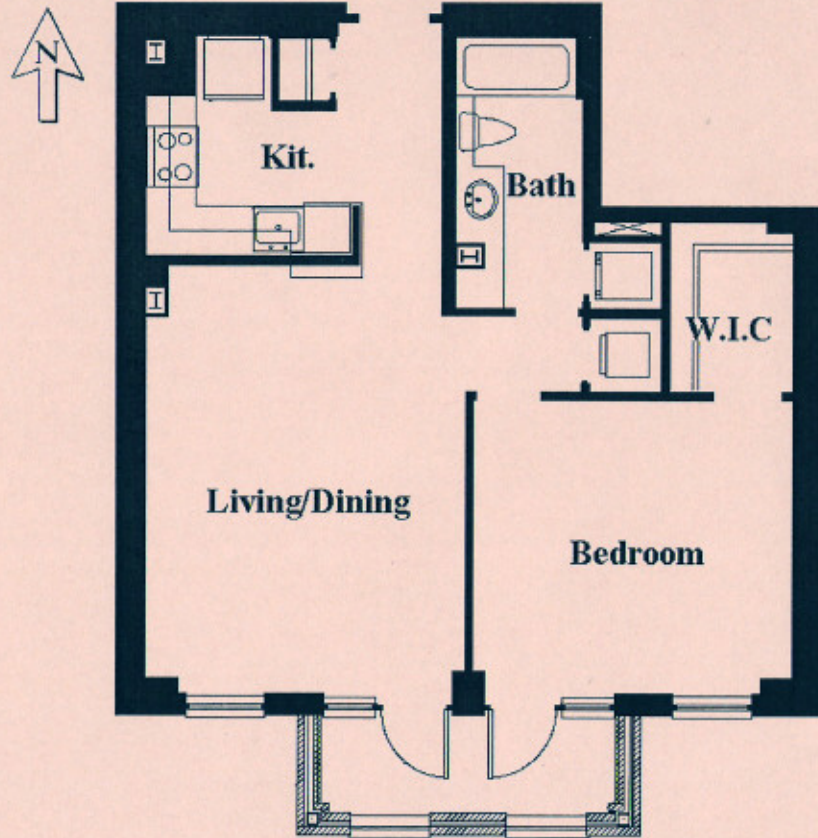

**Apartment # 428**

One Bedroom Deluxe  
Fourth Floor  
Historic West Wing  
766 Square Feet

---

---

---

This one bedroom apartment home features a living area with beautiful French doors leading to a private balcony. The bedroom has a large walk in closet and French doors leading to the balcony.